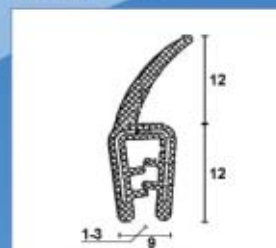

RUBBER

Gummiprofiler

STYLE

KANTLISTER 5

33.461

33.462 - 33.462R

33.463

33.458