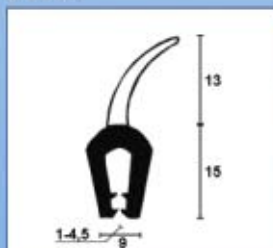

RUBBER

Gummiprofiler

STYLE

KANTLISTER 5

33.461

33.462 - 33.462R

33.463

33.458