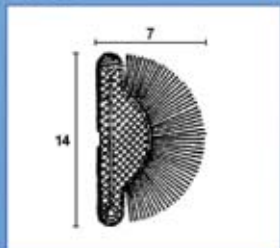

RUBBER

Gummiprofiler

STYLE

KANTLISTER 5

33.461

33.462 - 33.462R

33.463

33.458

33.439 - 33.439CR

33.413

33.613

33.610

33.611

33.612