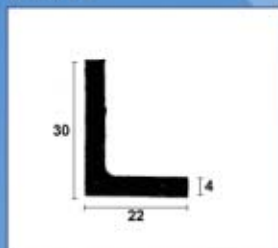

RUBBER

Gummiprofiler

STYLE

SPESIALPROFILER 1

30.600

30.601

30.262

30.7696

30.7367

30.220L

30.7300 - 30.7300/4

30.7780/4

30.5560

30.258

30.257

30.216S