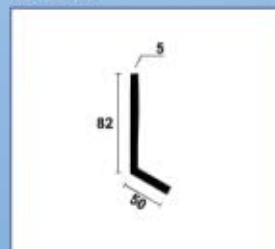

RUBBER

Gummiprofiler

STYLE

SPESIALPROFILER 1

30.600

30.601

30.262

30.7696

30.7367

30.220L

30.7300 - 30.7300/4

30.7780/4

30.5560

30.258

30.257

30.216S