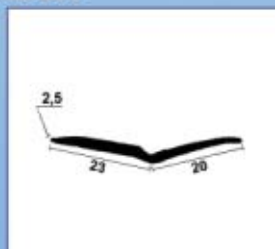

RUBBER

Gummiprofiler

STYLE

SPESIALPROFILER 1

30.600

30.601

30.262

30.7696

30.7367

30.220L

30.7300 - 30.7300/4

30.7780/4

30.5560

30.258

30.257

30.216S