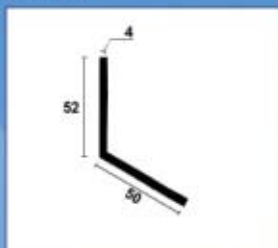

RUBBER

Gummiprofiler

STYLE

SPESIALPROFILER 1

30.600

30.601

30.262

30.7696

30.7367

30.220L

30.7300 - 30.7300/4

30.7780/4

30.5560

30.258

30.257

30.216S