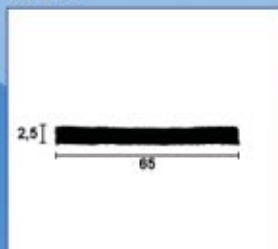

RUBBER

Gummiprofiler

STYLE

SPESIALPROFILER 1

30.600

30.601

30.262

30.7696

30.7367

30.220L

30.7300 - 30.7300/4

30.7780/4

30.5560

30.258

30.257

30.216S