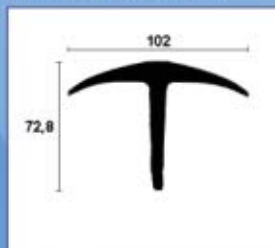

RUBBER

Gummiprofiler

STYLE

SPESIALPROFILER 1

30.600

30.601

30.262

30.7696

30.7367

30.220L

30.7300 - 30.7300/4

30.7780/4

30.5560

30.258

30.257

30.216S