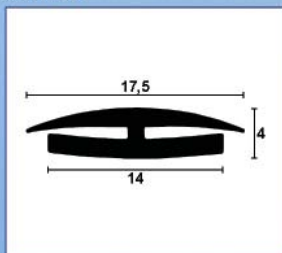

RUBBER

Gummiprofiler

STYLE

SPESIALPROFILER 2

30.7411

30.762

30.7266

30.7770