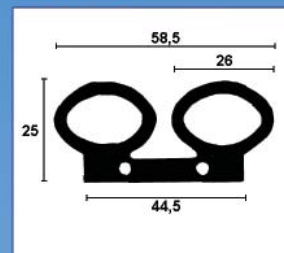

RUBBER

Gummiprofiler

STYLE

SPESIALPROFILER 2

30.7411

30.762

30.7266

30.7770

30.7648

30.5881

30.OT1387

30.OT3272

30.7645

30.50967

30.7559

30.29300-129