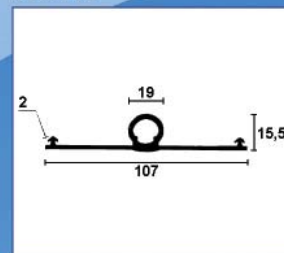

RUBBER

Gummiprofiler

STYLE

SPESIALPROFILER 2

30.7411

30.762

30.7266

30.7770