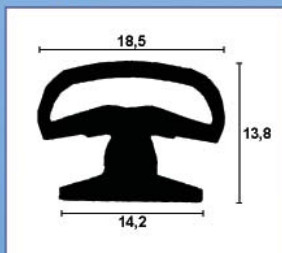

RUBBER

Gummiprofiler

STYLE

SPESIALPROFILER 2

30.7411

30.762

30.7266

30.7770

30.7648

30.5881

30.OT1387

30.OT3272

30.7645

30.50967

30.7559

30.29300-129

30.29300-130

31.701

30.7811

31.702