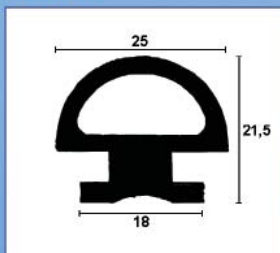

RUBBER

Gummiprofiler

STYLE

SPESIALPROFILER 2

30.7411

30.762

30.7266

30.7770

30.7648

30.5881

30.OT1387

30.OT3272

30.7645

30.50967

30.7559

30.29300-129

30.29300-130

31.701

30.7811

31.702