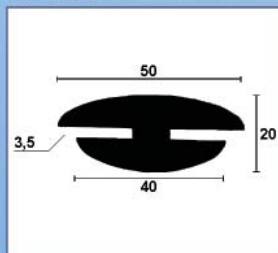

RUBBER

Gummiprofiler

STYLE

SPESIALPROFILER 2

30.7411

30.762

30.7266

30.7770