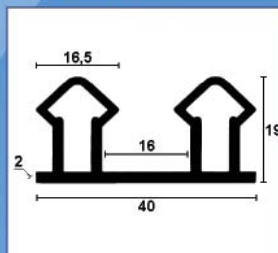

RUBBER

Gummiprofiler

STYLE

SPESIALPROFILER 2

30.7411

30.762

30.7266

30.7770

30.7648

30.5881

30.OT1387

30.OT3272

30.7645

30.50967

30.7559

30.29300-129

30.29300-130

31.701

30.7811

31.702