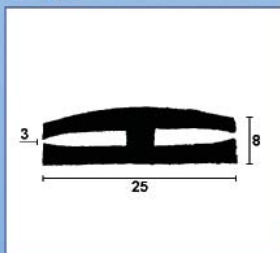

RUBBER

Gummiprofiler

STYLE

SPESIALPROFILER 2

30.7411

30.762

30.7266

30.7770