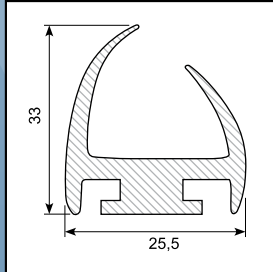

32.8520

Universal end-stop profile
Roll of 50 m
15,6 x 11 mm

32.8519

End-stop profile
Roll of 50 m
Height 16 mm

32.8516

End-stop profile
Roll of 50 m
Height 19 mm

32.8517

End-stop profile
Roll of 50 m
Height 25 mm

32.8518

End-stop profile
Roll of 50 m

32.8512

End-stop profile
Roll of 50 m
VW-profil til erstatning for den oprindeligt monterede tætningslæbe

31.368

End-stop profile
EPDM, Black
SH 65

31.369

End-stop profile
EPDM, Black
SH 65

30.7649

D-weatherstrip
EPDM
SH 60

30.7933

H-profile for aluminium rail
EPDM
SH 70

30.8469

Rubber profile with drip cap
For loading tail board
EPDM
SH 67
Length 8 m

30.6648

Skirt profile
SH 75

30.2151

Skirt profile
PVC, white
Roll of 14 m

30.2566

Skirt profile
PVC, black
SH 80
Height 125 mm
Roll of 64 m

30.314S

Rubber profile
EPDM
SH 60 / 65

45.224

Drip moulding
Height 24 mm