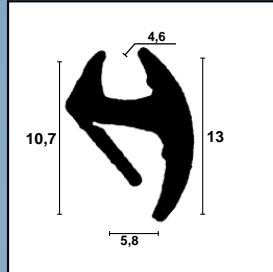

32.8520

Universal end-stop profile
Roll of 50 m
15,6 x 11 mm

32.8519

End-stop profile
Roll of 50 m
Height 16 mm

32.8516

End-stop profile
Roll of 50 m
Height 19 mm

32.8517

End-stop profile
Roll of 50 m
Height 25 mm

32.8518

End-stop profile
Roll of 50 m

32.8512

End-stop profile
Roll of 50 m
VW-profil til erstatning for den oprindeligt monterede tætningslæbe

31.368

End-stop profile
EPDM, Black
SH 65

31.369

End-stop profile
EPDM, Black
SH 65

30.7649

D-weatherstrip
EPDM
SH 60

30.7933

H-profile for aluminium rail
EPDM
SH 70

30.8469

Rubber profile with drip cap
For loading tail board
EPDM
SH 67
Length 8 m

30.6648

Skirt profile
SH 75

30.2151

Skirt profile
PVC, white
Roll of 14 m

30.2566

Skirt profile
PVC, black
SH 80
Height 125 mm
Roll of 64 m

30.314S

Rubber profile
EPDM
SH 60 / 65

45.224

Drip moulding
Height 24 mm