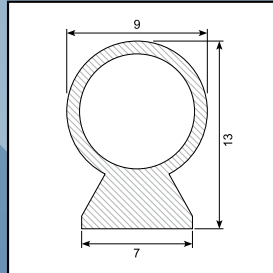

30.7649

D-weatherstrip
EPDM
SH 60

30.7933

H-profile for aluminium rail
EPDM
SH 70

30.8469

Rubber profile with drip cap
For loading tail board
EPDM
SH 67
Length 8 m

30.6648

Skirt profile
SH 75

30.2151

Skirt profile
PVC, white
Roll of 14 m

30.2566

Skirt profile
PVC, black
SH 80
Height 125 mm
Roll of 64 m

30.314S

Rubber profile
EPDM
SH 60 / 65

45.224

Drip moulding
Height 24 mm