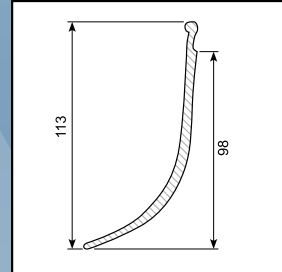

30.7649

D-weatherstrip
EPDM
SH 60

30.7933

H-profile for aluminium rail
EPDM
SH 70

30.8469

Rubber profile with drip cap
For loading tail board
EPDM
SH 67
Length 8 m

30.6648

Skirt profile
SH 75

30.2151

Skirt profile
PVC, white
Roll of 14 m

30.2566

Skirt profile
PVC, black
SH 80
Height 125 mm
Roll of 64 m

30.314S

Rubber profile
EPDM
SH 60 / 65

45.224

Drip moulding
Height 24 mm