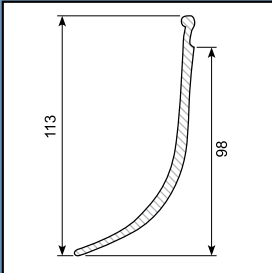

30.7649

D-weatherstrip
EPDM
SH 60

30.7933

H-profile for aluminium rail
EPDM
SH 70

30.8469

Rubber profile with drip cap
For loading tail board
EPDM
SH 67
Length 8 m

30.6648

Skirt profile
SH 75

30.2151

Skirt profile
PVC, white
Roll of 14 m

30.2566

Skirt profile
PVC, black
SH 80
Height 125 mm
Roll of 64 m

30.314S

Rubber profile
EPDM
SH 60 / 65

45.224

Drip moulding
Height 24 mm