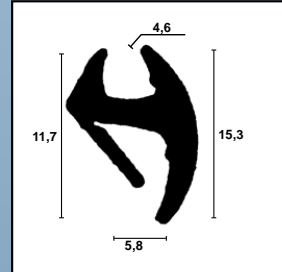

32.8520

Universal end-stop profile
Roll of 50 m
15,6 x 11 mm

32.8519

End-stop profile
Roll of 50 m
Height 16 mm

32.8516

End-stop profile
Roll of 50 m
Height 19 mm

32.8517

End-stop profile
Roll of 50 m
Height 25 mm

32.8518

End-stop profile
Roll of 50 m

32.8512

End-stop profile
Roll of 50 m
VW-profil til erstatning for den oprindeligt monterede tætningslæbe

31.368

End-stop profile
EPDM, Black
SH 65

31.369

End-stop profile
EPDM, Black
SH 65

30.7649

D-weatherstrip
EPDM
SH 60

30.7933

H-profile for aluminium rail
EPDM
SH 70

30.8469

Rubber profile with drip cap
For loading tail board
EPDM
SH 67
Length 8 m

30.6648

Skirt profile
SH 75

30.2151

Skirt profile
PVC, white
Roll of 14 m

30.2566

Skirt profile
PVC, black
SH 80
Height 125 mm
Roll of 64 m

30.314S

Rubber profile
EPDM
SH 60 / 65

45.224

Drip moulding
Height 24 mm