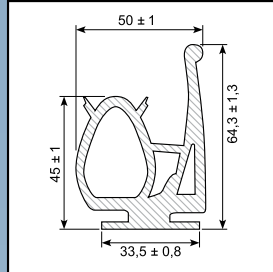

32.8520

Universal end-stop profile
Roll of 50 m
15,6 x 11 mm

32.8519

End-stop profile
Roll of 50 m
Height 16 mm

32.8516

End-stop profile
Roll of 50 m
Height 19 mm

32.8517

End-stop profile
Roll of 50 m
Height 25 mm

32.8518

End-stop profile
Roll of 50 m

32.8512

End-stop profile
Roll of 50 m
VW-profil til erstatning for den oprindeligt monterede tætningslæbe

31.368

End-stop profile
EPDM, Black
SH 65

31.369

End-stop profile
EPDM, Black
SH 65

30.7649

D-weatherstrip
EPDM
SH 60

30.7933

H-profile for aluminium rail
EPDM
SH 70

30.8469

Rubber profile with drip cap
For loading tail board
EPDM
SH 67
Length 8 m

30.6648

Skirt profile
SH 75

30.2151

Skirt profile
PVC, white
Roll of 14 m

30.2566

Skirt profile
PVC, black
SH 80
Height 125 mm
Roll of 64 m

30.314S

Rubber profile
EPDM
SH 60 / 65

45.224

Drip moulding
Height 24 mm