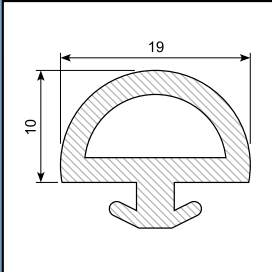

32.8520

Universal end-stop profile
Roll of 50 m
15,6 x 11 mm

32.8519

End-stop profile
Roll of 50 m
Height 16 mm

32.8516

End-stop profile
Roll of 50 m
Height 19 mm

32.8517

End-stop profile
Roll of 50 m
Height 25 mm

32.8518

End-stop profile
Roll of 50 m

32.8512

End-stop profile
Roll of 50 m
VW-profil til erstatning for den oprindeligt monterede tætningslæbe

31.368

End-stop profile
EPDM, Black
SH 65

31.369

End-stop profile
EPDM, Black
SH 65

30.7649

D-weatherstrip
EPDM
SH 60

30.7933

H-profile for aluminium rail
EPDM
SH 70

30.8469

Rubber profile with drip cap
For loading tail board
EPDM
SH 67
Length 8 m

30.6648

Skirt profile
SH 75

30.2151

Skirt profile
PVC, white
Roll of 14 m

30.2566

Skirt profile
PVC, black
SH 80
Height 125 mm
Roll of 64 m

30.314S

Rubber profile
EPDM
SH 60 / 65

45.224

Drip moulding
Height 24 mm